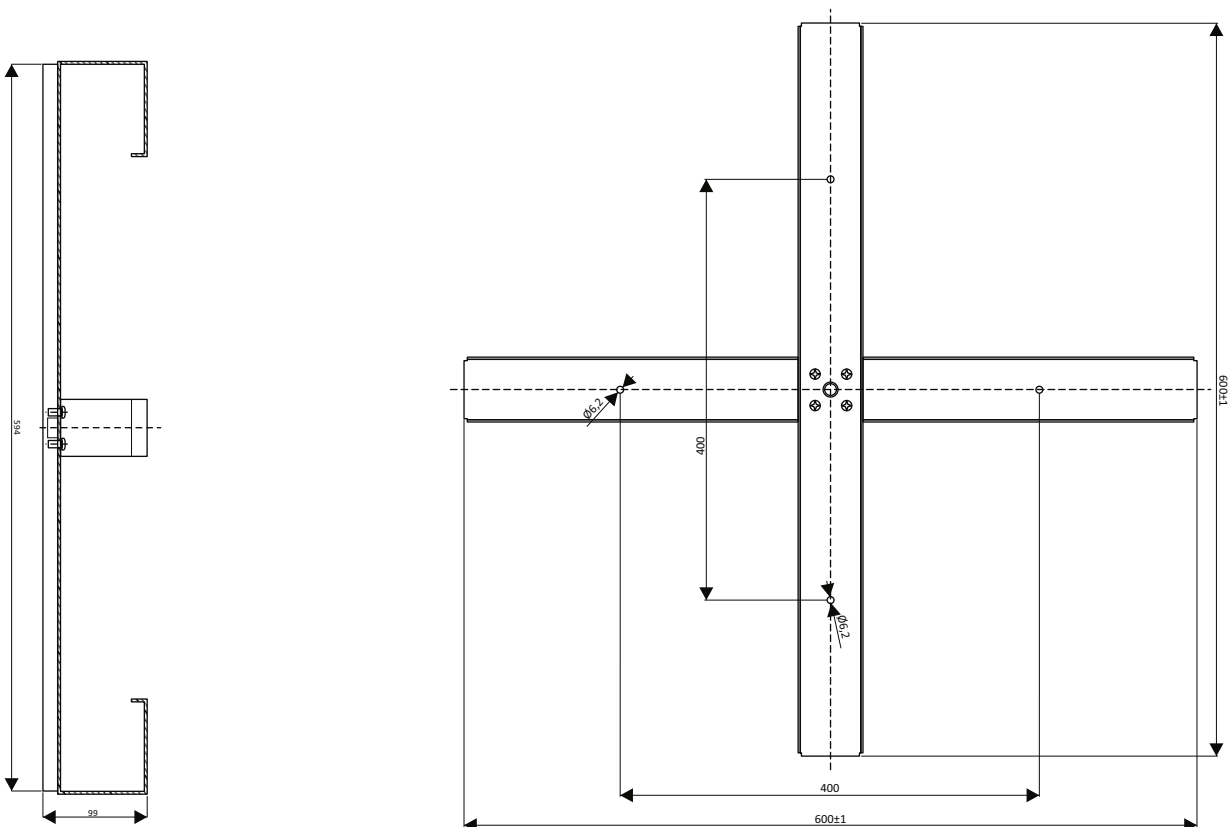

## Product Information

Wall-mounted cable excess cabinet

PI\_111901XY.Z\_01.15

- Casing made of steel sheet painted with a powder paint RAL 7035 (light grey).
- Rack made of galvanized steel sheet.
- Max. volume: 120 mm of cable (10 mm in diameter).

## Available sizes

### Wall-mounted cable excess cabinet

PI\_111901XY.Z\_01.15

Type	Dimensions (mm)			Weight (kg)	Index
	Width	Depth	Height		
Casing	610	610	105	6,5	11190141
Rack	495	495	100	2,4	11190155
ECO rack	697	697	100	5	11190155.1