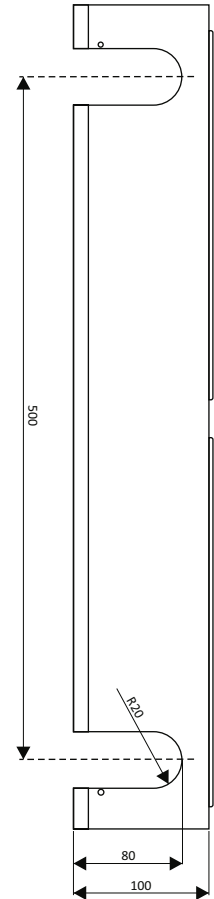

## Product Information

Wall-mounted cable excess cabinet

PI\_111901XY.Z\_01.15

- Casing made of steel sheet painted with a powder paint RAL 7035 (light grey).
- Rack made of galvanized steel sheet.
- Max. volume: 120 mm of cable (10 mm in diameter).

## Available sizes

### Wall-mounted cable excess cabinet

PI\_111901XY.Z\_01.15

Type	Dimensions (mm)			Weight (kg)	Index
	Width	Depth	Height		
Casing	610	610	105	6,5	11190141
Rack	495	495	100	2,4	11190155
ECO rack	697	697	100	5	11190155.1